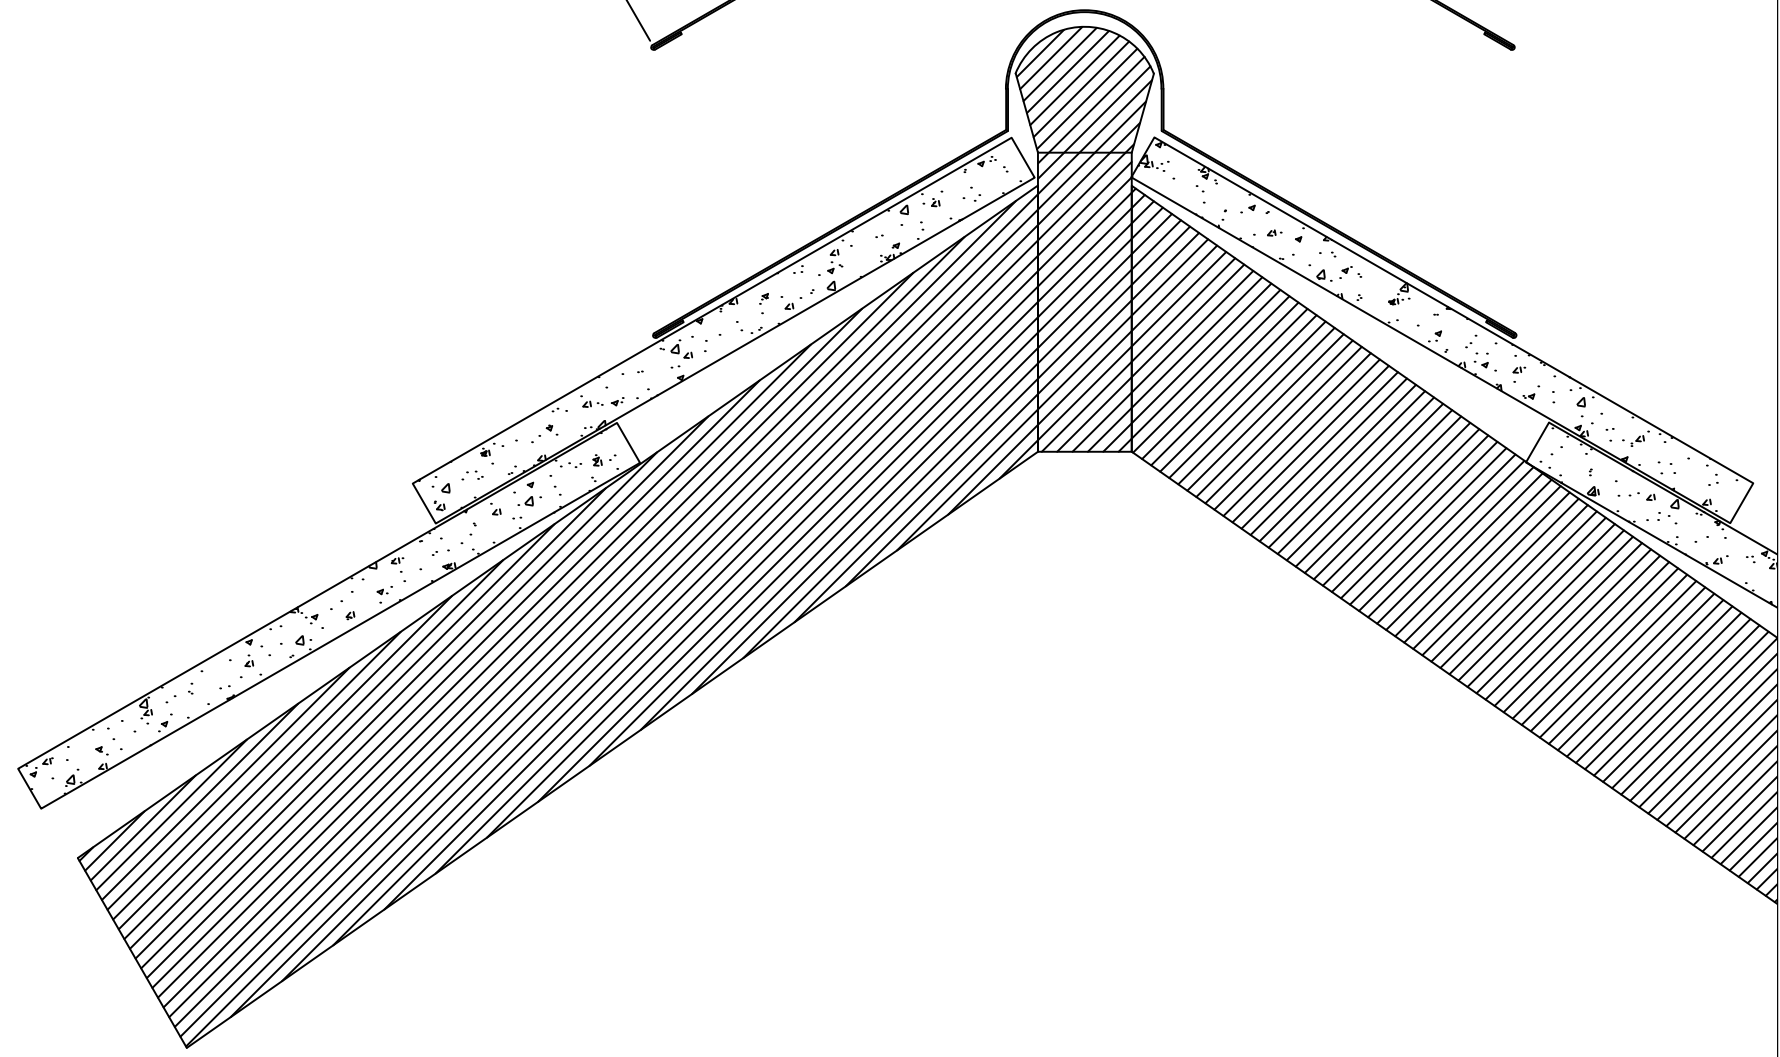

Length
80
105
125
145

Stop End

Drawing by: Alan  
Roll Top Ridge

Date: 01/01/2024  
[www.gooddirections.co.uk](http://www.gooddirections.co.uk)

Good Directions  
GROUP OF COMPANIES